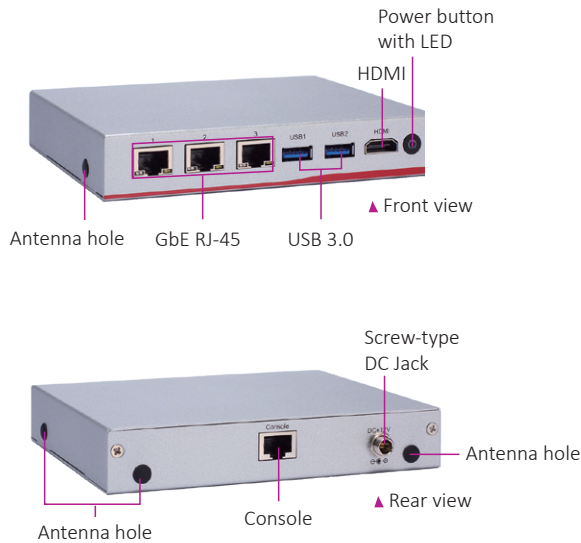

NA347

Fanless Ultra Compact Network Appliance with Intel® Celeron® Processor N3350, Up to 3 LAN for Entry Level SD-WAN, VPN, and Security Gateway

Features

- Intel® Celeron® processor N3350
- 1 DDR3L-1600 SO-DIMM for up to 8GB of non-ECC memory
- 3 GbE RJ-45 ports (Intel® I210)
- 1 PCIe Mini Card slot for Wi-Fi or LTE module
- 1 M.2 Key B 2242 slot for SATA storage
- Small form factor with fanless and noiseless design
- Suitable for SD-WAN, VPN and IoT security gateway applications

Specifications

System

CPU	Intel® Celeron® processor N3350, 2-core, 1.10 GHz (Apollo Lake)
Chipset	SoC integrated
Memory	1 x DDR3L-1600 SO-DIMM, up to 8GB non-ECC memory
BIOS	AMI SPI Flash BIOS
Storage	1 x M.2 Key B 2242 slot (SATA)
Network Interface	3 x GbE RJ-45 (Intel® I210)
I/O	1 x Console (RJ-type) 3 x GbE RJ-45 2 x USB 3.0 1 x HDMI 1 x DC Jack (screw-type) 1 x Power button with LED
Other Features	LAN Bypass (optional)
Expansion Interface	1 x Full-size PCI Express Mini Card slot (PCIe/USB signal) 1 x Nano SIM Socket
Watchdog Timer	255 stepping for system reset
Power Supply	12V, 3A power adapter
OS Compatibility	Linux

Ordering Information

Standard

NA347-D3GI-N3350 (P/N: E26E347100)	Fanless ultra compact network appliance with Intel® Celeron® N3350 (1.10 GHz 2C 6W), 3 LAN, without LAN Bypass (LBP), with optional onboard TPM and 1 LBP
---------------------------------------	---